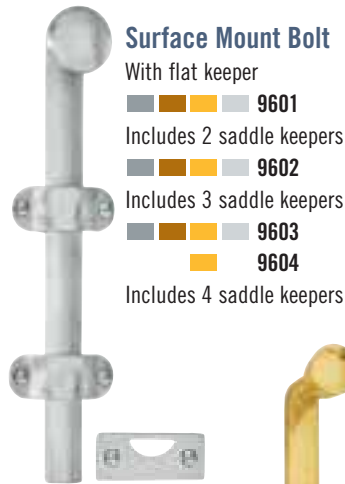

CODE	H	W	PROJ
1158	20	50	•
9601	200	18	28
9602	300	18	28
9603	450	18	28
9604	600	18	28
9605	20	48	15
9606	200	15	65
9608	250	15	65
9610	300	15	65
9611	200	18	33
9612	300	18	33
9613	450	18	33
9614	600	18	33
9615	52	48	15
9625-200	200	15	60
9625-300	300	15	60
9625-450	450	15	60
9626-300	300	15	60
9626-450	450	15	60

Spare Parts/Accessories for Surface Mounted Bolts

Surface Mount Panic Bolt
Supplied with flat and slide keepers

- Includes 2 saddle keepers: 9625-200
- Includes 2 saddle keepers: 9625-300
- Includes 3 saddle keepers: 9625-450